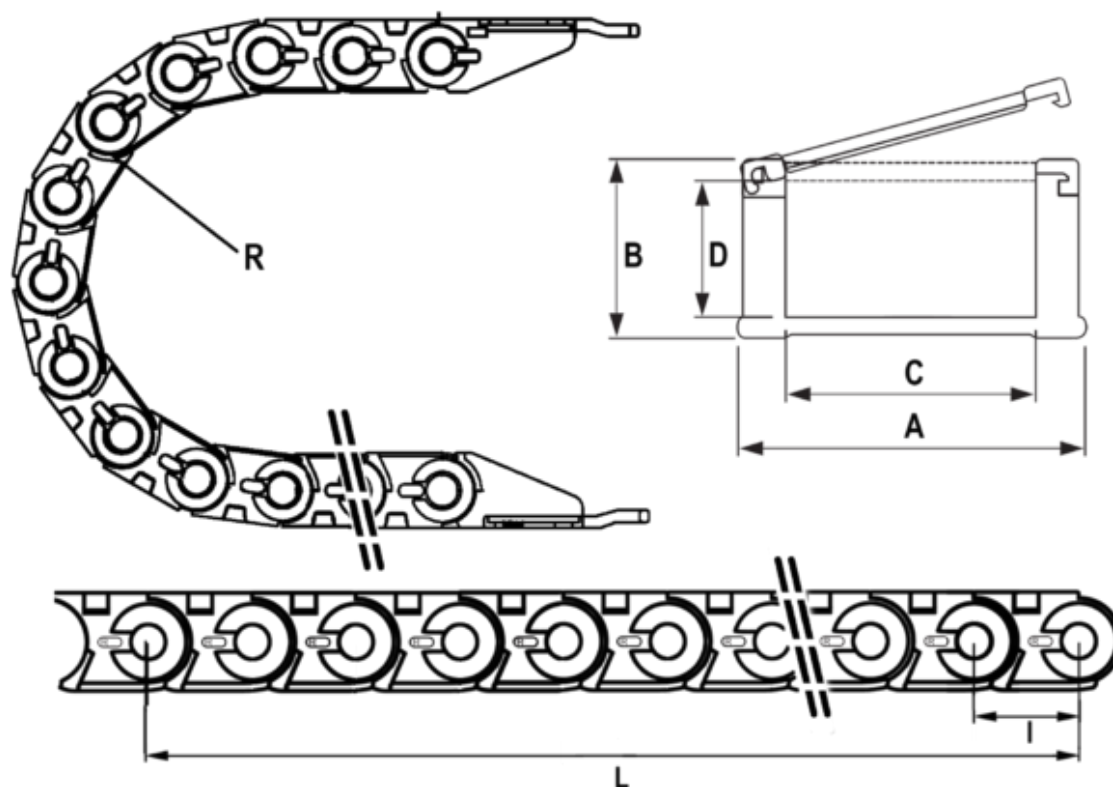

Data Sheet

Article number: 18CPS048S050R150
Description: Cable chain, CPS MINI
Type CPS048S.50.R150-1008L (21 LK)

Measures

Full length	= 1008mm
Inside Height	= 50
Inside Width	= 53
Link Length(Pitch)	= 48
Outside Height	= 40
Outside Width	= 66
Radius	= 150